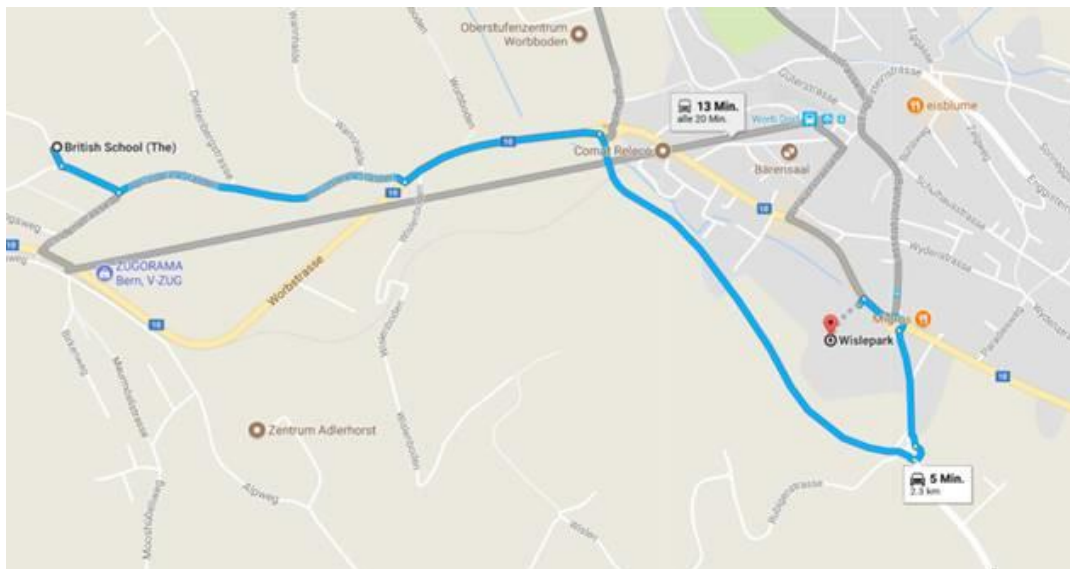

### ICE- SKATING PROGRAM

Dear Parents,

We are pleased to offer a Friday afternoon skating program. This begins the first week of November and is for children in Reception and up. We skate on Friday afternoons at the skating rink in Wislepark, Worb (see map). All children who are participating in skating will be taken with the bus to the skating rink after eating lunch. They will be taken in two groups. Please let Mrs. Flieler know if your child will not be participating as they must be collected from the school at lunchtime.

Thank you for your support.

Regards,

British School Bern

Wislepark, Sportweg 10, 3076 Worb

Sperlisacher 2, 3075 Rüfenacht